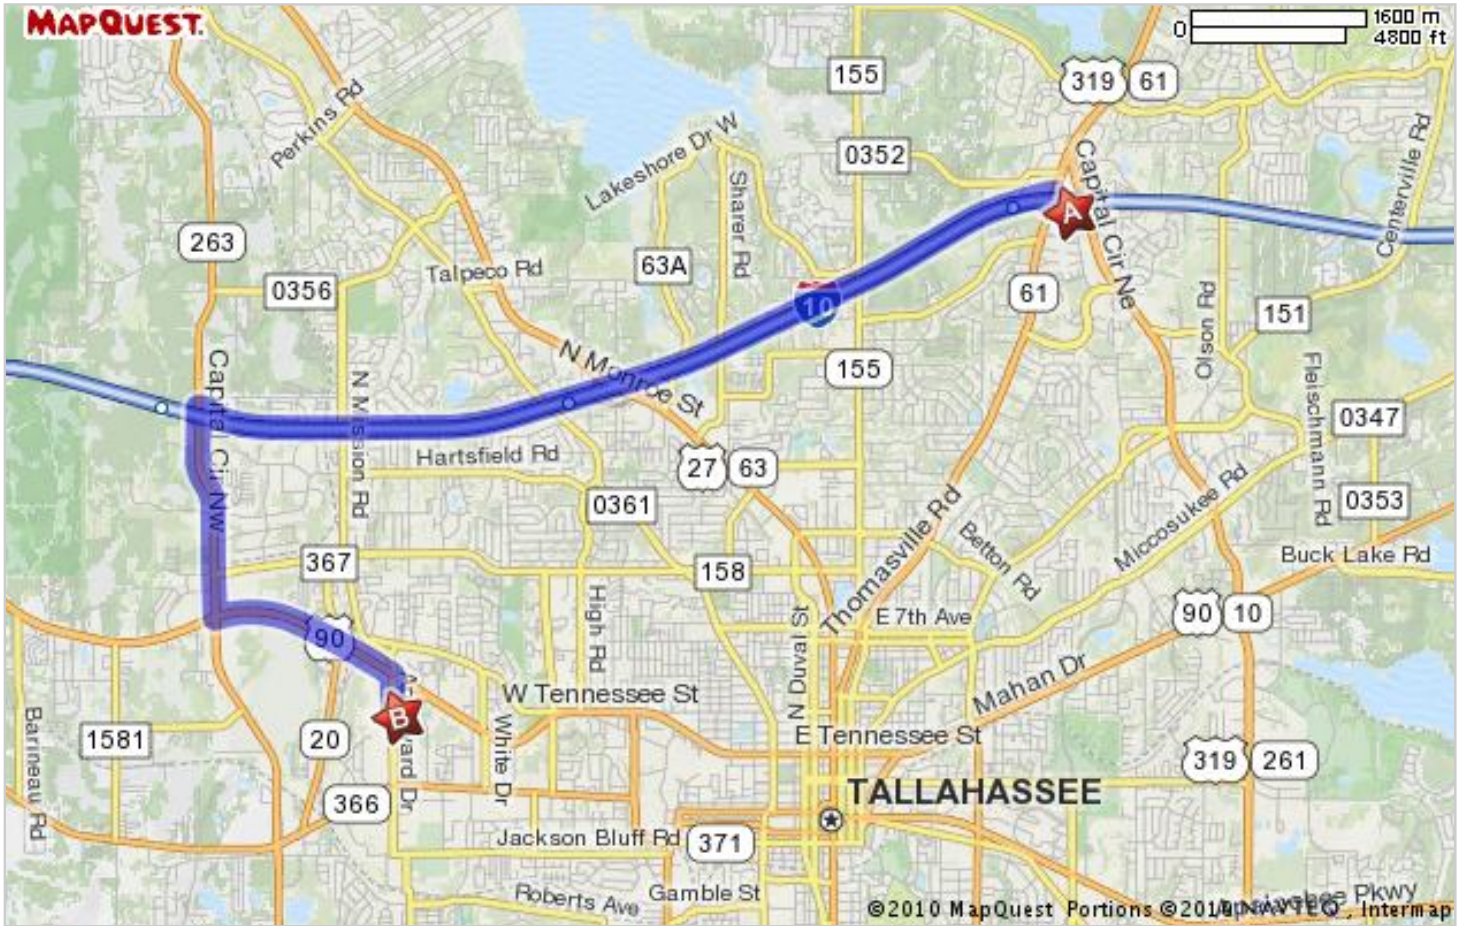

## Trip to Lively Technical Center

500 Appleyard Dr, Tallahassee, FL 32304 - (850)

487-7555

10.55 miles - about 14 minutes

Notes

**Cabot Lodge - (850) 386-7500**  
1653 Raymond Diehl Rd, Tallahassee, FL 32308

	1. Start out going <b>NORTH</b> on <b>RAYMOND DIEHL RD.</b>	go 0.0 mi	
	2. Make a <b>U-TURN</b> onto <b>RAYMOND DIEHL RD.</b>	go 0.1 mi	
	3. Turn <b>RIGHT</b> onto <b>FL-61 N / THOMASVILLE RD.</b>	go 0.1 mi	
	4. Merge onto <b>I-10 W</b> via the ramp on the <b>LEFT.</b>	go 6.6 mi	
	5. Take the <b>SR-263 S / CAPITAL CIRCLE NW</b> exit, <b>EXIT 196</b> , toward <b>REGIONAL AIRPORT.</b>	go 0.4 mi	
	6. Turn <b>LEFT</b> onto <b>FL-263 S / CAPITAL CIR NW.</b>	go 1.5 mi	
	7. Turn <b>LEFT</b> onto <b>US-90 E / W TENNESSEE ST / FL-10 E.</b>	go 1.5 mi	
	8. Turn <b>RIGHT</b> onto <b>APPLEYARD DR.</b>	go 0.3 mi	
	9. <b>500 APPLEYARD DR</b> is on the <b>RIGHT.</b>	go 0.0 mi	

**Lively Technical Center - (850) 487-7555**  
**500 Appleyard Dr, Tallahassee, FL 32304**

Total Travel Estimate : 10.55 miles - about 14 minutes

All rights reserved. Use subject to License/Copyright [Map Legend](#)